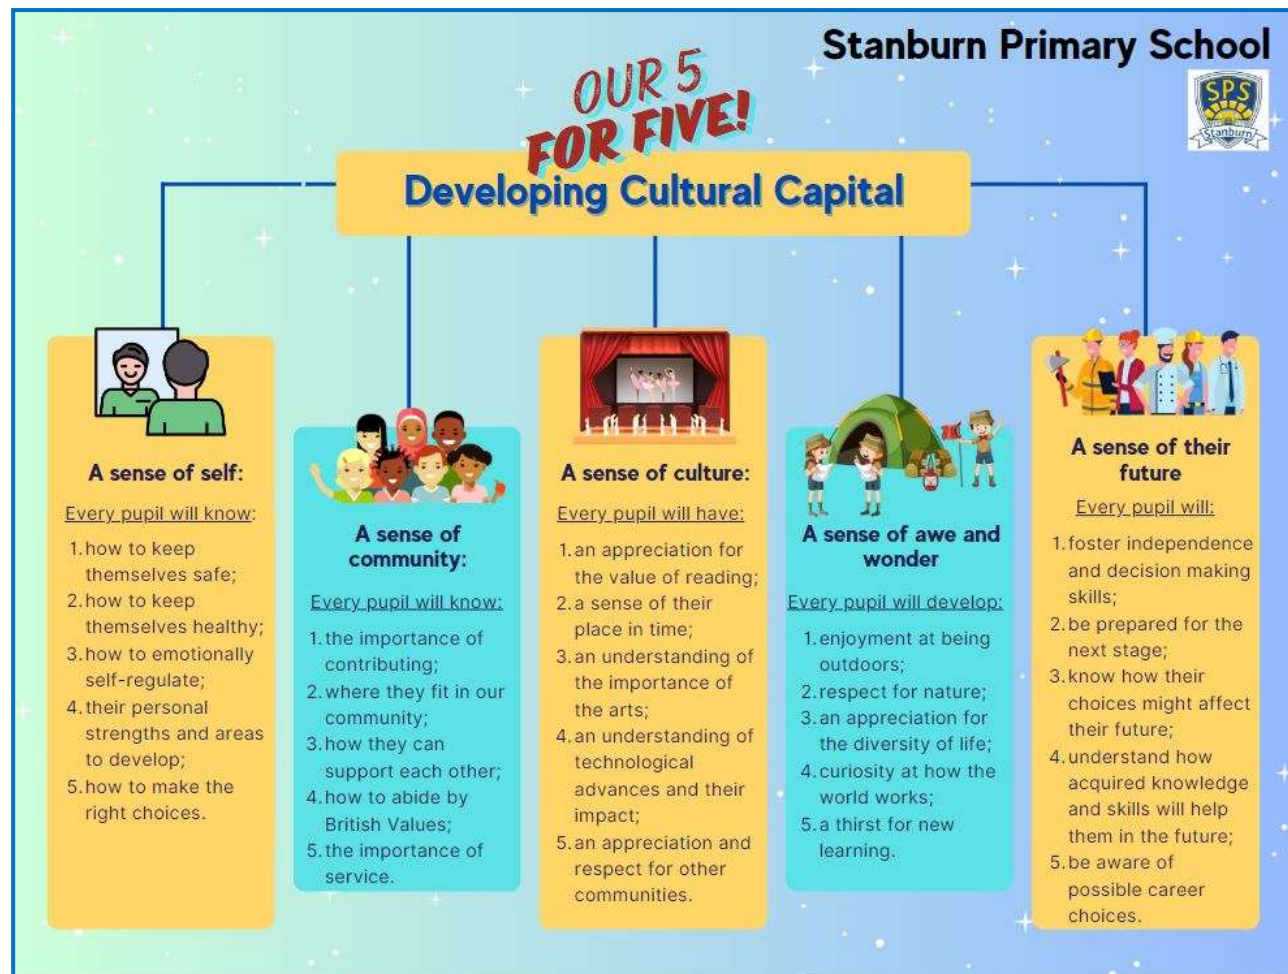

Learning Enrichment at Stanburn

Trips Overview 2025-26

Intent

We are passionate about providing our pupils with a range of enrichment opportunities to complement the work taking place within the classroom. Across the school year, pupils will attend a range of experiences both in school and out of school.

In order to keep the cost to parents as low as possible, where appropriate, trips which take place outside of school will make use of TfL's travel scheme and pupils will walk to trips which are within a 30 minute walking radius of the school. Each academic year there will be six enrichment opportunities for each year group:

All learning enrichment opportunities at Stanburn Primary School link to one of our '5 for Five' Cultural Capital categories, which ensure every pupil at Stanburn develops into a well-rounded individual ready for the next stage.